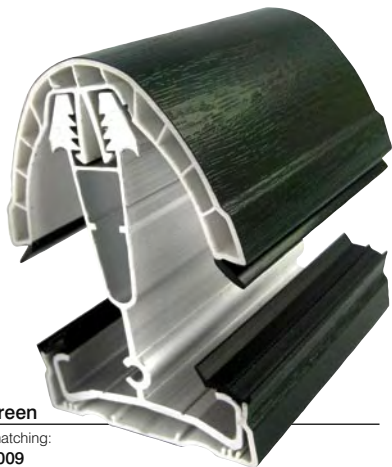

Fir Green

Paint matching:
RAL6009