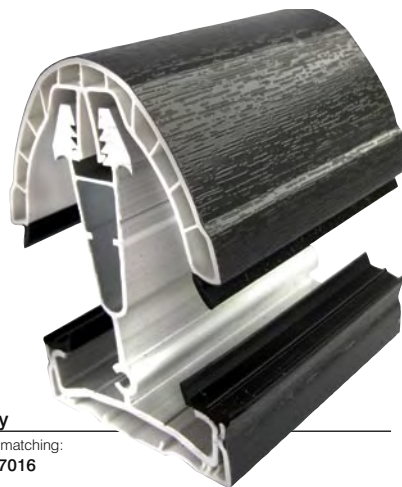

Grey

Paint matching:
RAL7016