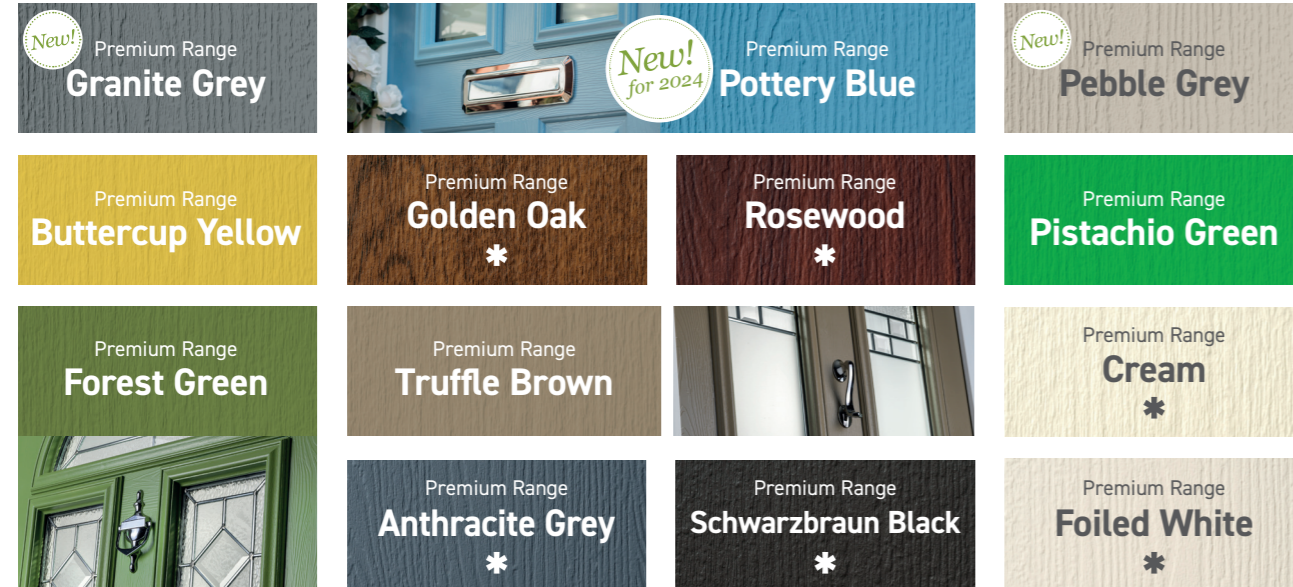

New!

New colours for
2024

Solidor[®]

www.solidor.co.uk

A Colourful Entrance

3 new colours added to the range for 2024

We offer the **largest** range of colours from stock in the UK.

Choose from 27 colours for the inside and / or the outside of your door. You also have 9 frame colour options to choose from. When selecting your colour from this guide please be aware we advise you to ask for a colour swatch to check both colour and grain structure.

Luxury Range

Premium Range

Standard Range

* Available as a door and / or a frame option

▲ Available as frame option for white internal only

A Colourful Entrance

Bringing you the latest trends right to your door

Pebble Grey

Uncover the timeless elegance of Pebble Grey in our Solidor colour options. This versatile mid-taupe shade effortlessly complements various exterior finishes and seamlessly blends with different interior design styles, giving your home a coordinated and chic look. Elevate your style with Pebble Grey.

RAL Colour Match for Solidor Door Skins

White - RAL 9016	Blue - RAL 5011	Green - RAL 6009	Black - RAL 9005	French Grey - RAL 7001
Painswick - RAL 7038	Schwarzbraun - RAL 8022	Anthracite Grey - RAL 7016	Tangerine - RAL 2009	Irish Oak - Foiled Material
Rosewood - Foiled Material	Cream - RAL 9001	Foiled White - RAL 9010	Golden Oak - Foiled Material	Peacock Blue - BS381C103
Midnight Grey - RAL 2303010	Twilight Grey - Pantone 7544	Buttercup - Bespoke Colour	Pistachio - Bespoke Colour	Ruby Red - RAL 3003
Forest Green - Bespoke Colour	Truffle Brown - Bespoke Colour	Pebble Grey - RAL 7032	Granite Grey - RAL 7012	Pottery Blue - RAL 5024
Chartwell Green RAL 6021 (not a perfect match)		Duck Egg Blue British Standard Range 4800/5252 REF 20-C-33		