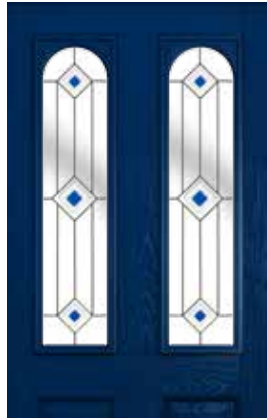

Trio Square (Blue)

Trio Square (Grey)

Glass Size - 203mm width x 914mm height.
 - deduct 30mm from the above unit sizes for visible glass area.

Harlech

NEW GLASS

Caledonian Rose (handed)

Park Lane Bespoke

Zinc Art Star*