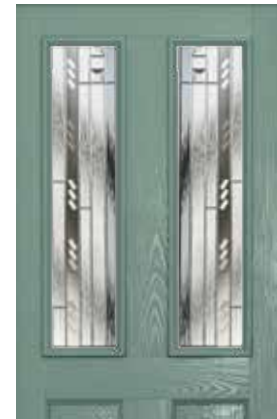

Matrix

* 6.8mm laminated glass design