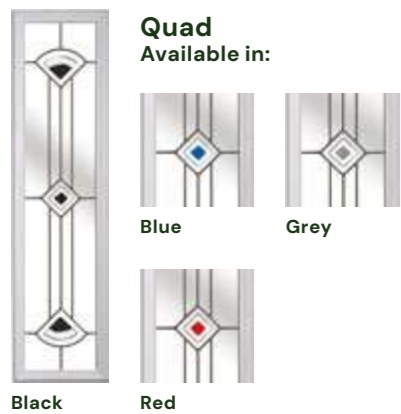

Decorative Glass

Backing glass required.