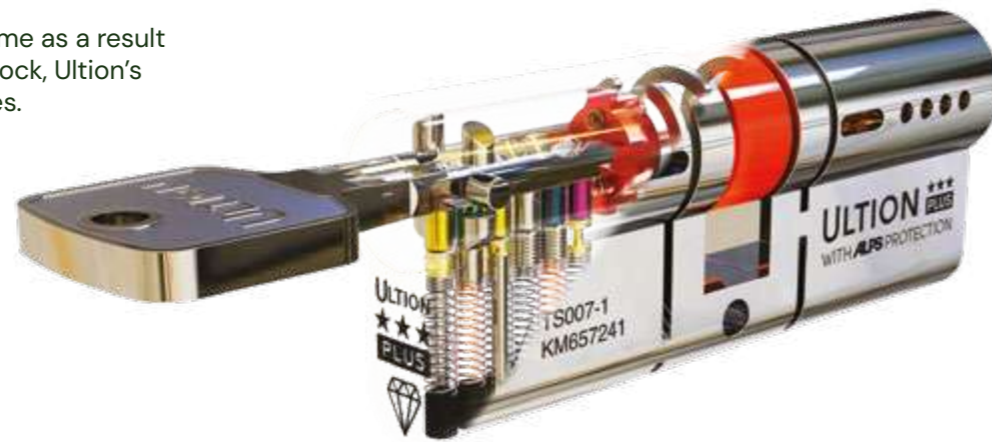

Ultion £5000 Guarantee

If an intruder breaks into your home as a result of snapping your Ultion cylinder lock, Ultion's £5000 security guarantee applies.