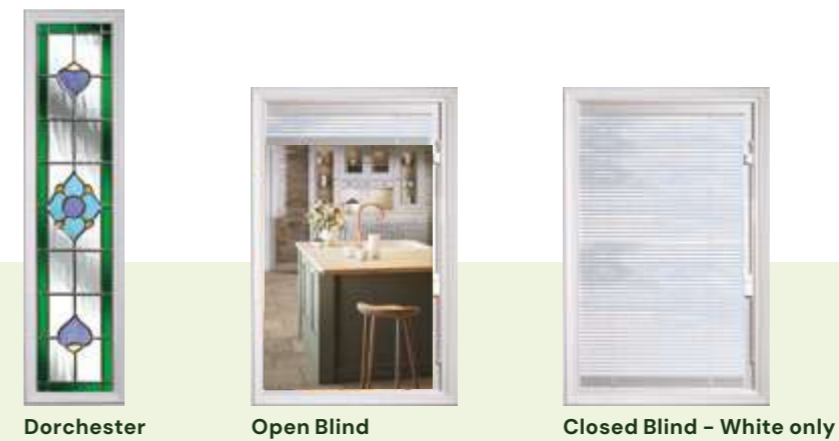

## Solidor Exclusive Artistic Glass

Unique to Solidor, unavailable anywhere else, the Artistic Glass range has been expertly developed for the perfect blend of privacy and natural lighting in your home.

Fairmont

Paramount

Wiltern

Tate

# Decorative Glass

Backing glass required.