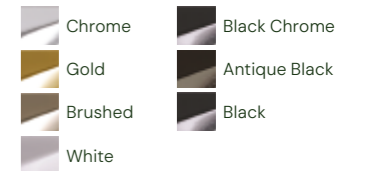

Urn (Spy glass optional)