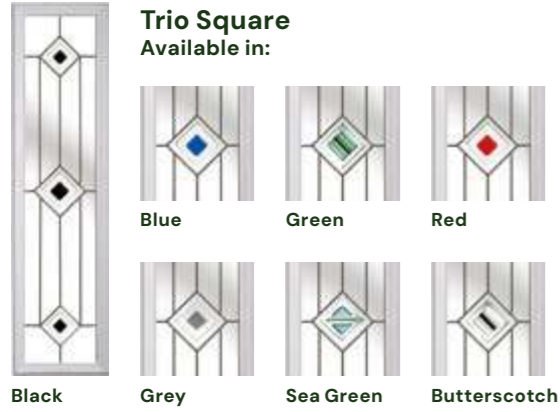

Decorative Glass

Backing glass required.