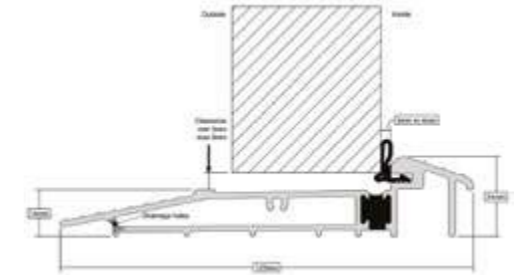

AM5EX (Mobility Threshold) (open out)