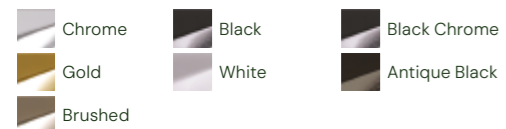

# Premium Colours

Anthracite Grey

Chartwell Green

Painswick

Schwarzbraun Black

Pebble Grey

French Grey

Granite Grey

## Letterplate Options

Standard

Sweet

Match me

Architectural

Match me

View the full range and options available on our website.