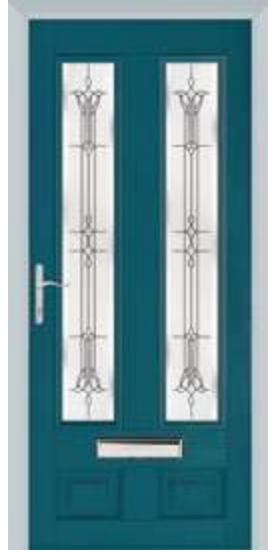

Colour - Peacock Blue
Glass - Park Lane Bespoke

Traditional Collection Range

Edinburgh